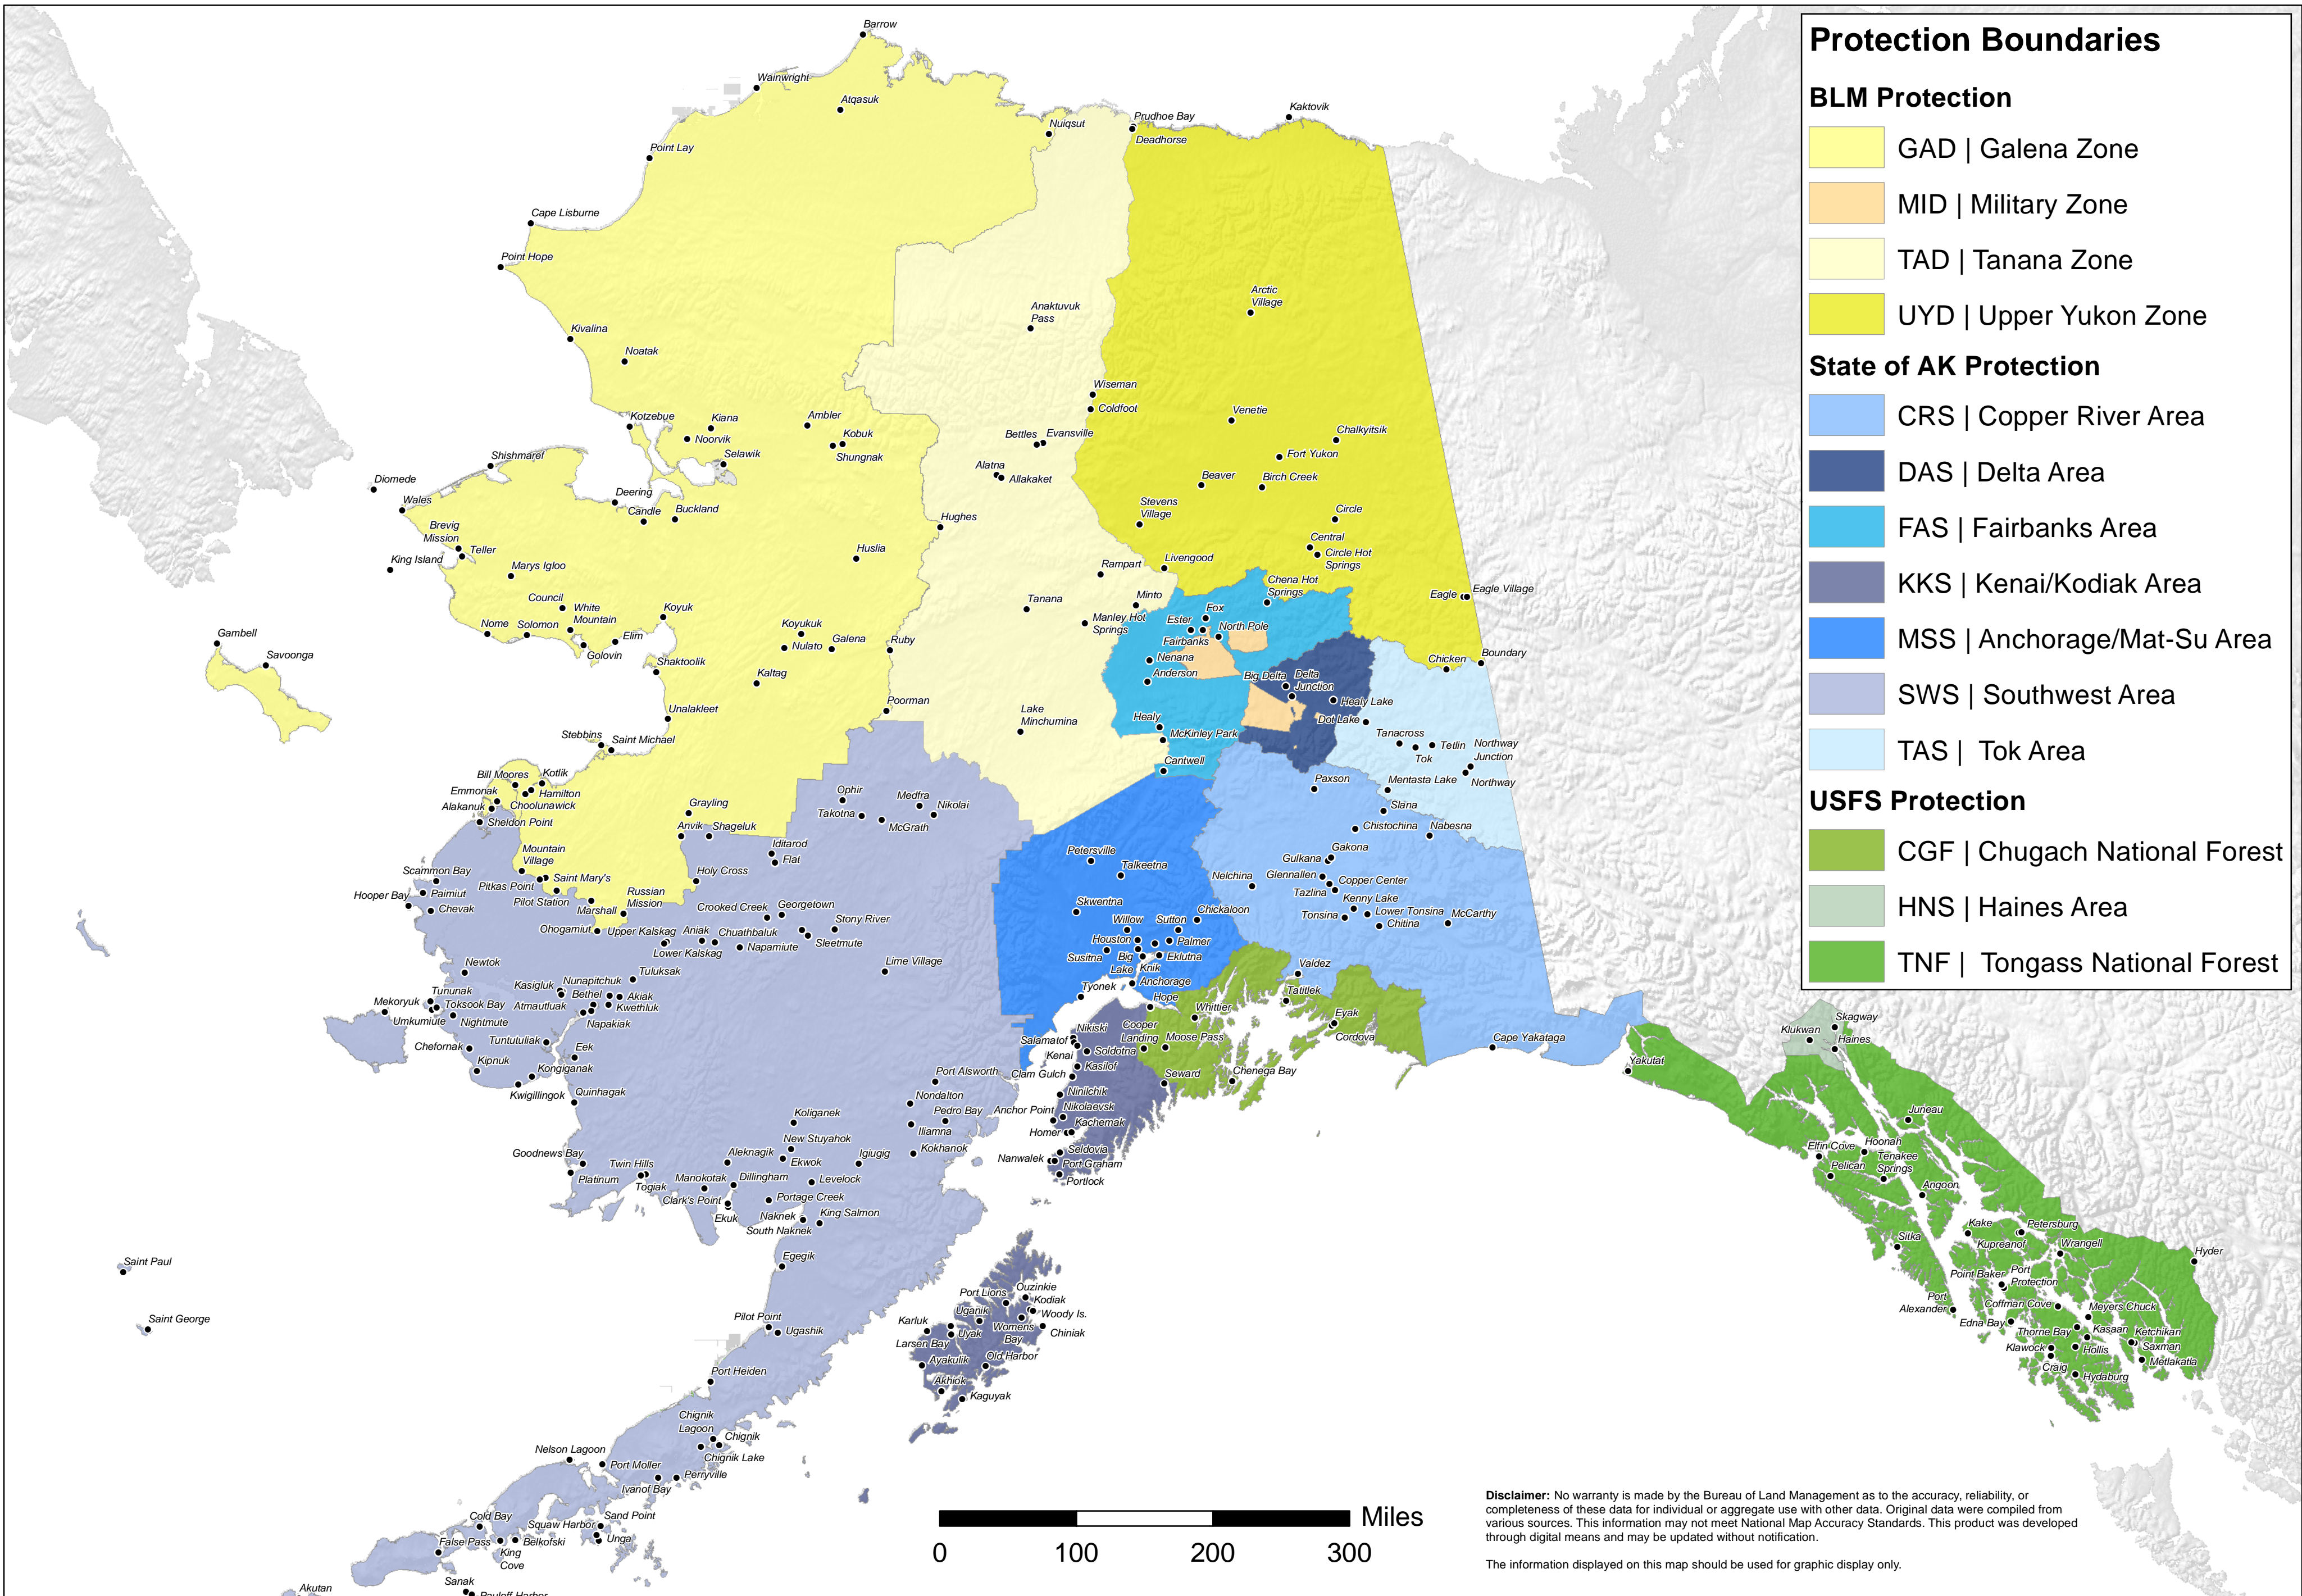

# Alaska Wildland Fire Protection Boundaries

**Protection Boundaries**

**BLM Protection**

- GAD | Galena Zone
- MID | Military Zone
- TAD | Tanana Zone
- UYD | Upper Yukon Zone

**State of AK Protection**

- CRS | Copper River Area
- DAS | Delta Area
- FAS | Fairbanks Area
- KKS | Kenai/Kodiak Area
- MSS | Anchorage/Mat-Su Area
- SWS | Southwest Area
- TAS | Tok Area

**USFS Protection**

- CGF | Chugach National Forest
- HNS | Haines Area
- TNF | Tongass National Forest

**Disclaimer:** No warranty is made by the Bureau of Land Management as to the accuracy, reliability, or completeness of these data for individual or aggregate use with other data. Original data were compiled from various sources. This information may not meet National Map Accuracy Standards. This product was developed through digital means and may be updated without notification.

The information displayed on this map should be used for graphic display only.